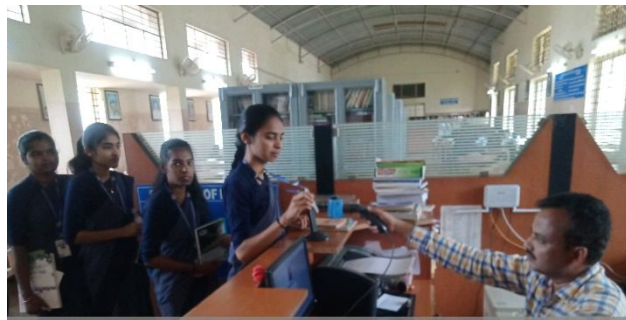

Swamy Vivekananda Vidya Samsthe (R), Shikaripura

ಕುಮದ್ವತಿ ಶಿಕ್ಷಣ ಮಹಾವಿದ್ಯಾಲಯ

KUMADVATHI COLLEGE OF EDUCATION

Aided, Permanently Affiliated to Kuvempu University, Recognised by NCTE & UGC Act 2(f), Section 12(B) & NAAC Accredited with B Grade (2.70 CGPA)

Shivamogga Road

Shikaripura – 577 427

Shivamogga District

☎: 08187 – 222383, 222067

E-Mail: kumadvathibed@gmail.com

Facilities Available for Betterment of Student Support in the Institution

Library Book Issuing

69VF+P2G, Thimlapura, Karnataka 577427, India
Thimlapura
Karnataka
India
2022-11-11(Fri) 11:01(am)