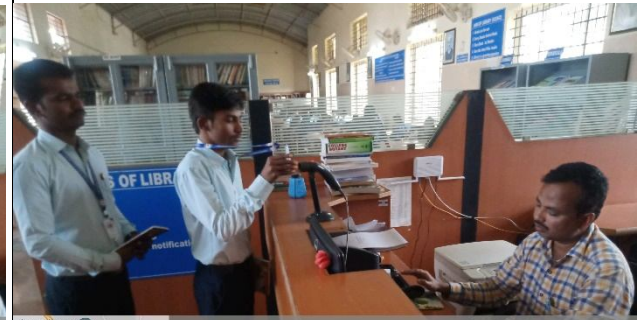

69VF+P2G, Thimlapura, Karnataka 577427, India
Thimlapura
Karnataka
India
2022-11-11(Fri) 11:03(am)